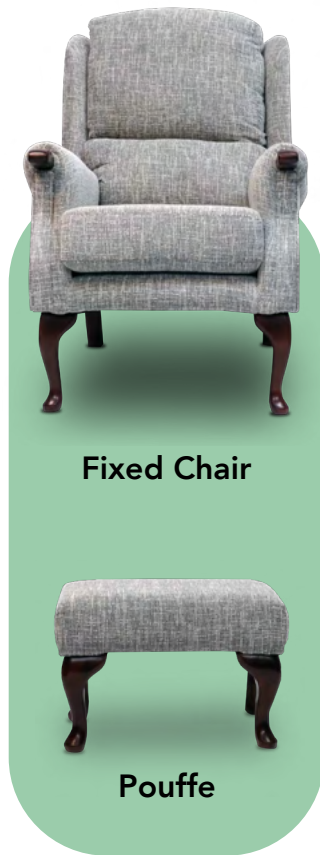

Complete the Suite Queen Anne

Why not compliment your rise and recline chair with a touch of added elegance? Introducing our Queen Anne fixed furniture, created with comfort in mind, with stunning curved cabriole legs, this complimentary furniture is the perfect addition to complete your suite.

Fixed Chair

Pouffe