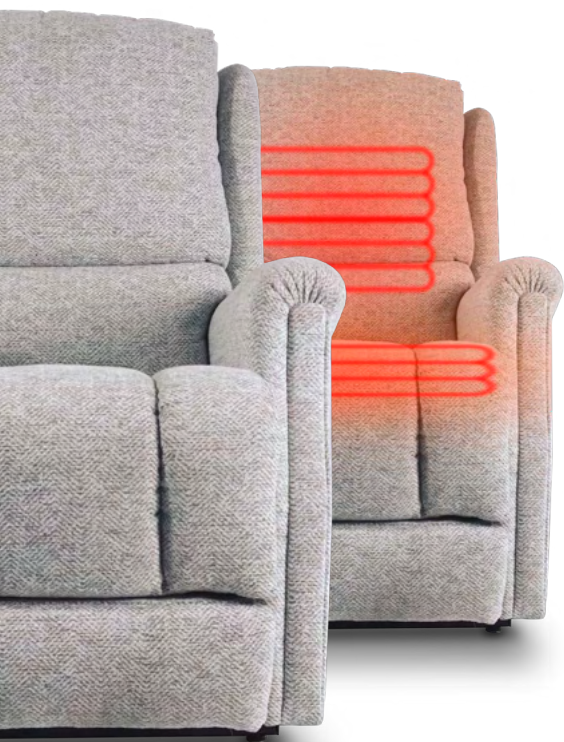

Monmouth

Designed with the subtle and elegant scroll arm, the Monmouth Premier Plus riser and recliner has a classic roll fold arm that delivers superior comfort whilst as being aesthetically pleasing. The slender arms are perfect for when space is at a premium and you require a smaller recliner chair. Expertly handcrafted in the United Kingdom and upholstered in our luxurious range of fabrics.

Sizes available in stock							
Sizes	Overall width	Overall depth	Overall height	Seat height	Seat depth	Seat width	Weight capacity
Petite	33"	35"	41"	17.5"	18.5"	21"	25 st
Standard	34"	37"	45"	19.5"	20.5"	21"	25 st
Grande	34"	38"	47"	20.5"	21.5"	21"	25 st

Comes with two different heat settings